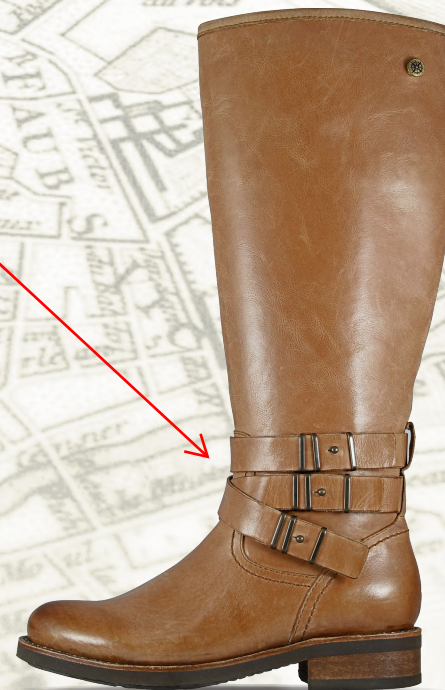

Prague

The strip lining is canceled

3414-L141-BW1462-D TOFFEE